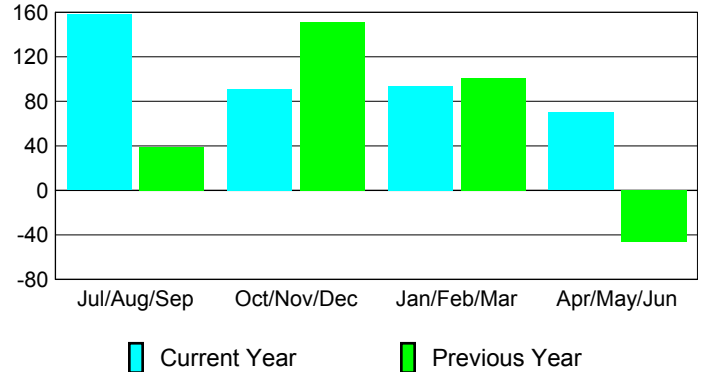

Membership Results 2008-2009

Membership 2007-2008

Month	Net Memb Goal	Actual New Memb	Actual Dropped Memb	Gain/Loss of Memb	Gain/Loss of Memb
Jul/Aug/Sep	50	343	-185	158	39
Oct/Nov/Dec	100	310	-219	91	151
Jan/Feb/Mar	30	230	-136	94	101
Apr/May/June	20	346	-276	70	-46
Totals	200	1229	-816	413	245

Membership Results 2008-2009

Goal, New, Dropped, Gain/Loss

Comparison of Membership Gain/Loss

Current Year Compared to the Previous Year

Gender Comparison 2008-2009

Male

Female