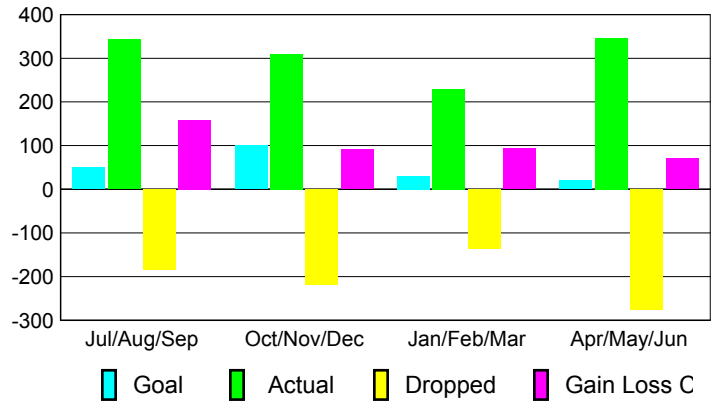

Membership Results 2008-2009

Goal, New, Dropped, Gain/Loss

Comparison of Membership Gain/Loss

Current Year Compared to the Previous Year