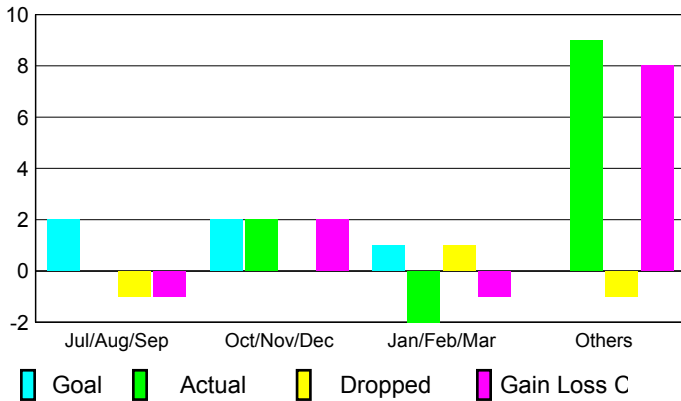

2008-2009 GMT Quarterly Report for District (or Undistricted) District 354 B

GMT: **BYEONG-DEOK KIM**

Location: **REPUBLIC OF KOREA**

GMT CA: **5**

CLUBS

Club Results 2008-2009

Clubs 2007-2008

Month	New Club Goal	Actual New Clubs	Actual Dropped Clubs	Gain/Loss of Clubs	Gain/Loss of Clubs
Jul/Aug/Sep	2	0	-1	-1	0
Oct/Nov/Dec	2	2	0	2	2
Jan/Feb/Mar	1	-2	1	-1	1
Apr/May/June	0	9	-1	8	2
Totals	5	9	-1	8	5

Club Results 2008-2009

Goal, New, Dropped, Gain/Loss

Comparison of Club Gain/Loss

Current Year Compared to the Previous Year

YTD Status Quo Clubs 2008-2009

Status Quo Clubs Compared to Status Quo Members

MEMBERSHIP

Membership Results 2008-2009

Membership 2007-2008

Month	Net Memb Goal	Actual New Memb	Actual Dropped Memb	Gain/Loss of Memb	Gain/Loss of Memb
Jul/Aug/Sep	50	343	-185	158	39
Oct/Nov/Dec	100	310	-219	91	151
Jan/Feb/Mar	30	230	-136	94	101
Apr/May/June	20	346	-276	70	-46
Totals	200	1229	-816	413	245