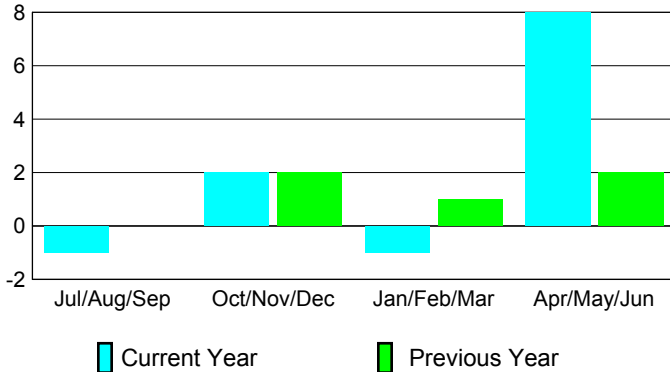

2008-2009 GMT Quarterly Report for District (or Undistricted) District 354 B

GMT: **BYEONG-DEOK KIM**

Location: **REPUBLIC OF KOREA**

GMT CA: **5**

CLUBS

Club Results 2008-2009

Clubs 2007-2008

Month	New Club Goal	Actual New Clubs	Actual Dropped Clubs	Gain/Loss of Clubs	Gain/Loss of Clubs
Jul/Aug/Sep	2	0	-1	-1	0
Oct/Nov/Dec	2	2	0	2	2
Jan/Feb/Mar	1	-2	1	-1	1
Apr/May/June	0	9	-1	8	2
Totals	5	9	-1	8	5

Club Results 2008-2009

Goal, New, Dropped, Gain/Loss

Comparison of Club Gain/Loss

Current Year Compared to the Previous Year

YTD Status Quo Clubs 2008-2009

Status Quo Clubs Compared to Status Quo Members

MEMBERSHIP