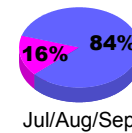

Membership Results 2008-2009

Membership 2007-2008

Month	Net Memb Goal	Actual New Memb	Actual Dropped Memb	Gain/Loss of Memb	Gain/Loss of Memb
Jul/Aug/Sep	50	343	-185	158	39
Oct/Nov/Dec	100	310	-219	91	151
Jan/Feb/Mar	30	230	-136	94	101
Apr/May/June	20	346	-276	70	-46
Totals	200	1229	-816	413	245

Membership Results 2008-2009

Goal, New, Dropped, Gain/Loss

Comparison of Membership Gain/Loss

Current Year Compared to the Previous Year

Gender Comparison 2008-2009

Male

Female